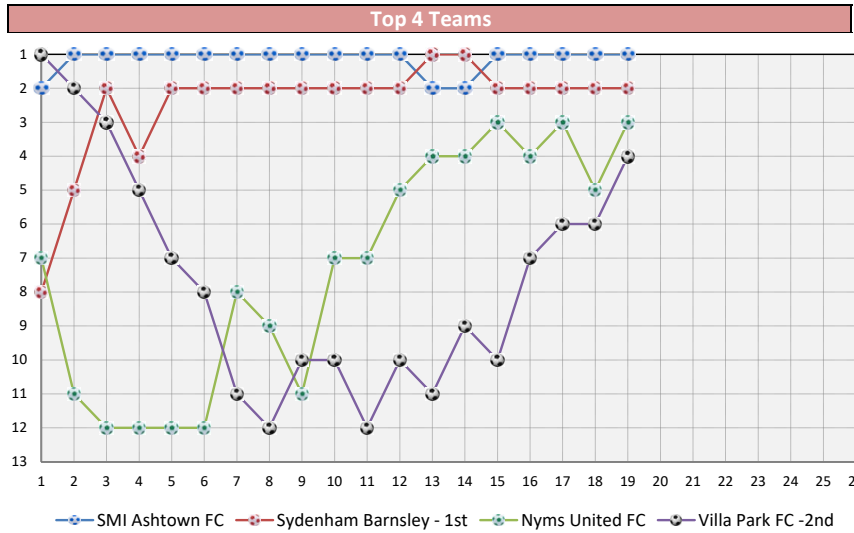

Pos	Team	P	W	D	L	F	A	GD	Pts	Last 5 Matches				
										1	2	3	4	5
1	SMI Ashtown FC	19	12	2	5	39	22	17	38	D	L	W	W	W
2	Sydenham Barnsley - 1st	18	10	3	5	48	26	22	33	L	L	L	W	W
3	Nyms United FC	18	9	5	4	47	25	22	32	W	W	D	W	D
4	Villa Park FC -2nd	18	10	2	6	32	25	7	32	W	W	W	W	W
5	Yellowwood Park FC	19	10	1	8	34	35	-1	31	W	L	W	W	L
6	Newlands United FC	18	8	5	5	31	20	11	29	D	W	L	W	W
7	Amaselesele FC	18	7	3	8	31	35	-4	24	W	L	W	L	L
8	Young Warriors FC	19	7	3	9	31	36	-5	24	W	W	W	L	W
9	Highway United FC	19	7	3	9	32	39	-7	24	W	W	L	L	W
10	Jaguars United FC	19	6	5	8	36	37	-1	23	L	L	D	L	L
11	Riverside FC - 2nd	19	5	3	11	30	39	-9	18	L	L	L	L	L
12	Inkanyez'Ebomvu Football Academy	18	6	0	12	29	43	-14	18	L	L	L	L	L
13	Escombe FC -2nd	18	5	1	12	18	56	-38	16	L	W	L	L	W

Today
Monday
August 25, 2025

Season
04/12/25 - 10/04/25
14 Teams
182 Matches

Facts
Biggest Home Win
Sydenham Barnsley - 9
Escombe FC -2nd 0
Biggest Away Win
Newlands United FC 7
Escombe FC -2nd 0