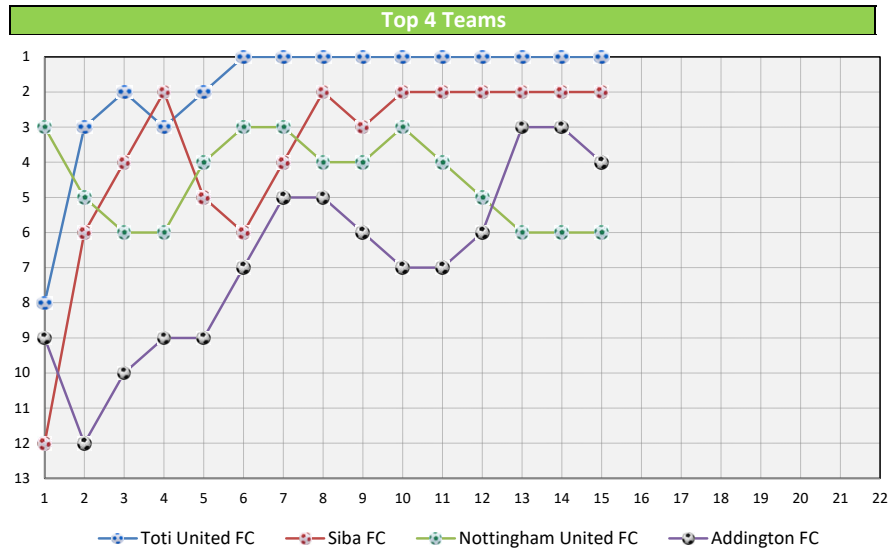

Position	Team	P	W	D	L	F	A	GD	Pts	Last 5 Matches				
										1	2	3	4	5
1	Toti United FC	12	10	2	0	32	13	19	32	W	W	W	W	W
2	Siba FC	13	8	2	3	20	15	5	26	D	L	W	W	W
3	▲ 3 Nottingham United FC	14	6	4	4	24	20	4	22	W	W	D	L	L
4	▼ 1 Addington FC	14	6	2	6	22	18	4	20	W	L	L	W	W
5	W.O.B	15	6	2	7	22	24	-2	20	L	L	W	D	L
6	▼ 2 U-Section Academy FC	13	5	2	6	15	18	-3	17	L	L	L	L	W
7	▲ 3 Catoville FC	14	5	2	7	13	18	-5	17	W	W	W	L	D
8	▼ 1 Durban Wolves FC	14	4	2	8	22	30	-8	14	L	L	D	D	L
9	▼ 1 Sydenham Barnsley - 2nd	13	4	1	8	12	18	-6	13	W	L	W	W	L
10	▼ 1 Forest Hills	14	3	3	8	25	33	-8	12	L	W	W	D	L
	▼ 1													

Today
Monday
 August 25, 2025

Season
 04/12/24 - 09/06/24
 12 Teams
 132 Matches

Facts
Biggest Home Win
 Toti United FC 4
 Catoville FC 0
Biggest Away Win
 Addington FC 5
 W.O.B 1