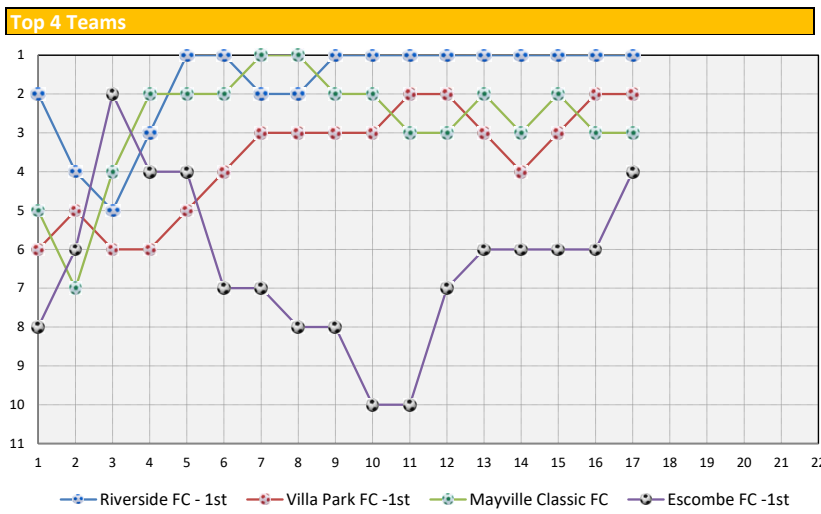

Pos	Team	P	W	D	L	F	A	GD	Pts	Last 5 Matches				
										1	2	3	4	5
1	Riverside FC - 1st	17	13	4	0	48	22	26	43	W	W	W	W	D
2	Villa Park FC -1st	16	8	6	2	25	18	7	30	W	W	L	L	D
3	Mayville Classic FC	17	7	8	2	33	23	10	29	L	D	W	D	D
4	▲ 2 Escombe FC -1st	17	9	2	6	31	25	6	29	W	W	W	W	W
5	▼ 1 Greenwood Park FC	17	8	3	6	31	35	-4	27	L	L	L	W	W
6	▼ 1 Glamour Boys FC	16	7	5	4	27	19	8	26	D	W	W	W	D
7	Sharks Academy	17	6	4	7	29	30	-1	22	W	W	L	W	W
8	Action International Football Academy	17	5	5	7	27	28	-1	20	W	W	L	L	L
9	Amawundlu FC	16	4	4	8	20	28	-8	16	L	W	L	L	D
10	Wolves FC	17	3	4	10	20	29	-9	13	L	L	L	D	D
11	Bayview Sports Club	16	3	3	10	22	39	-17	12	L	L	L	D	L
12	Montwood Park Excellence	17	2	2	13	15	32	-17	8	L	L	L	L	L

Today
Monday
August 25, 2025

Season
04/12/25 - 09/06/25
12 Teams
132 Matches

Facts
Biggest Home Win
Action International Fc **6**
Greenwood Park FC **1**
Biggest Away Win
Escombe FC -1st **7**
Bayview Sports Club **0**